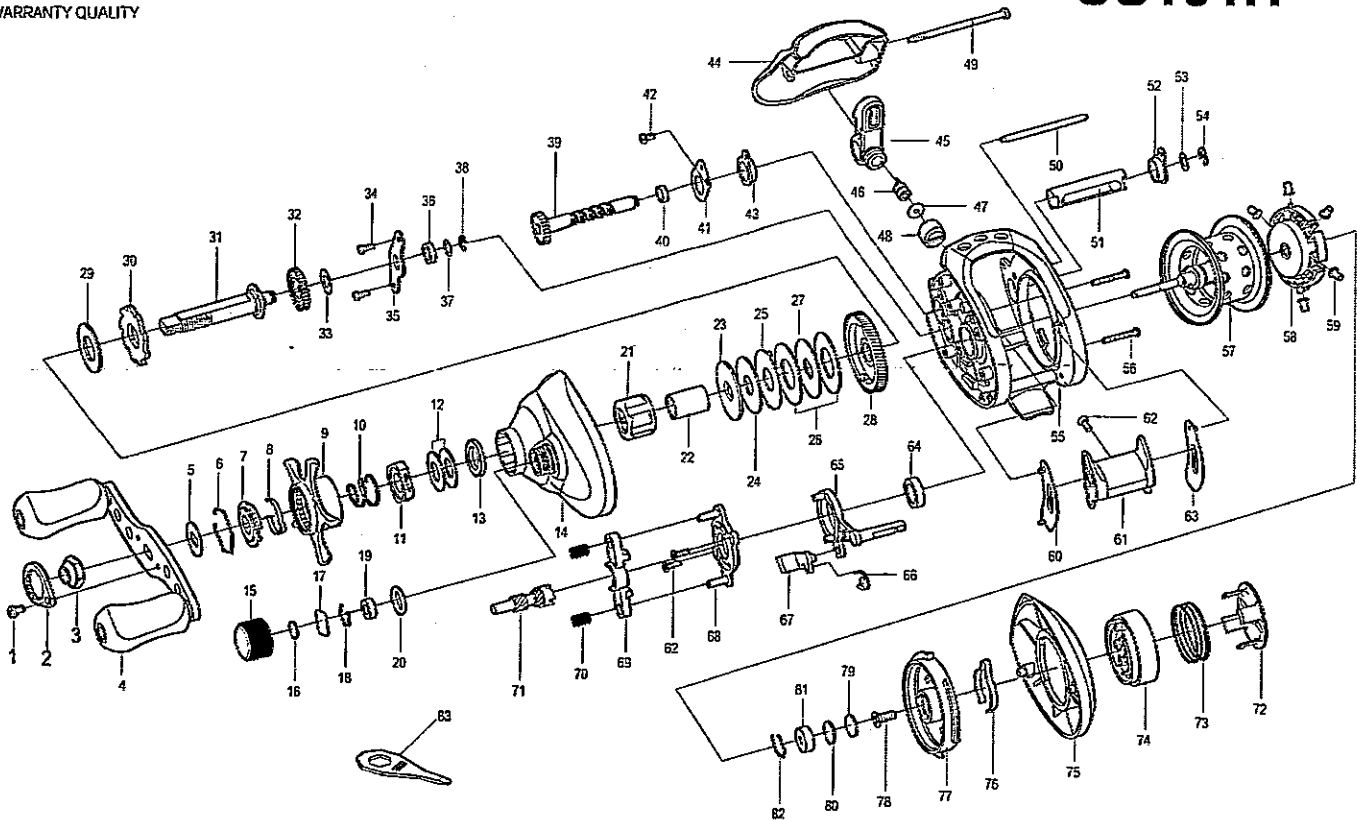

BAIT CASTING REEL

BASS COLLECTOR SERIES

CS101H

alle best-nr. angeben (nicht key-nr.)
Veuillez indiquer le numero de la piece (Non "key" no.)

Key NO.	Parts No.	Parts name	Key NO.	Parts No.	Parts name
1	2E2-089-01	A26M-045 SCREW	43	2C2-063-01	WORM SHAFT BUSH B
2	2F6-043-02	ROTOR NUT HOLDING PLATE	44	2F5-357-02	BODY FRONT COVER
3	2E3-075-02	HANDLE NUT	45	2YR-064-02	LINE GUIDE ASSEMBLY
4	2YH-313-02	HANDLE TOTAL ASSEMBLY	46	2M5-006-01	LINE GUIDE PIN
5	2W2-058-01	KEY WASH	47	2W1-100-01	020-068 WASHER
6	2E4-018-01	RETAINER	48	2E3-028-01	LINE GUIDE NUT
7	2F8-050-01	CLICK LEAF SPRING HOLDER	49	2E1-061-01	A30-415 SCREW
8	2L3-029-01	CLICK LEAF SPRING	50	2P4-007-01	OSCILLATING SLIDER PIN
9	2D4-008-02	STAR DRAG LEVER	51	2C4-009-01	LEVEL WIND GUARD
10	2Q1-052-01	STAR DRAG SPRING	52	2C2-062-01	WORM SHAFT BUSH A
11	2E3-029-02	STAR DRAG NUT	53	2W1-079-01	040-070 WASHER
12	2L1-004-01	SPRING WASHER	54	2E5-013-01	E3.0 RETAINER
13	2C1-114-01	COLLAR	55	2B1-143-05	BODY
14	2F5-359-13	LEFT SIDE COVER	56	2E1-052-01	A20-130 SCREW
15	2E3-024-01	CAST CONTROL NUT	57	2YT-426-01	SPOOL TOTAL ASSEMBLY
16	2W5-026-01	SPACER	58	2D3-081-01	BUFFER
17	2W5-029-01	CAST CONTROL SPACER	59	2C2-107-01	BRAKE COLLAR
18	2E4-019-01	BEARING RETAINER	60	2C4-021-02	CASTING BAR GUIDE A
19	2Z1-029-05	408-3 BALL BEARING	61	2YF-131-03	CASTING BAR ASSEMBLY
20	2E9-005-01	O RING	62	2E2-068-02	F20M-065 SCREW
21	2YZ-007-01	ONE-WAY CLUTCH BEARING ASSEMBLY	63	2C4-022-02	CASTING BAR GUIDE B
22	2A4-022-01	ONE-WAY CLUTCH INNER TUBE	64	2Z1-010-05	812-3.5 BALL BEARING
23	2W2-018-01	KEY WASHER	65	2A2-089-01	CLUTCH CAM ASSEMBLY
24	2W1-064-01	082-230 WASHER	66	2Q3-082-01	CLUTCH PAWL SPRING
25	2W3-009-01	EARED WASHER	67	2A4-041-01	CLUTCH PAWL
26	2W1-065-01	125-250 WASHER	68	2F8-051-01	CLUTCH CAM RETAINER
27	2W2-017-01	KEY WASHER	69	2A2-054-01	PINION YOKE
28	2G1-043-01	DRIVE GEAR	70	2Q1-031-01	YOKE SPRING
29	2W1-083-01	103-200 WASHER	71	2G2-055-01	PINION GEAR
30	2A3-021-01	RATCHET	72	2F5-327-04	LOCKER NUT
31	2M3-116-02	DRIVE SHAFT	73	2Q1-098-01	SPRING
32	2G3-027-01	IDLE GEAR	74	2F7-008-08	COVER LOCKER
33	2W1-075-01	051-100 WASHER	75	2F5-358-12	RIGHT SIDE COVER
34	2E2-044-01	A20M-050 SCREW	76	2L3-040-01	CLICK LEAF SPRING
35	2F6-036-01	DRIVE SHAFT RETAINER	77	2YF-160-01	CENTRIFUGAL DRAG SET ASSEMBLY
36	2Z1-001-05	508-2.5 BALL BEARING	78	2E1-068-01	F30-100 SCREW
37	2W1-124-01	045-065 WASHER	79	2W5-079-01	CAST CONTROL SPACER
38	2E5-006-01	E2.5 RETAINER	80	2W5-078-01	SPACER
39	2YM-026-01	WORM SHAFT ASSEMBLY	81	2Z1-015-02	310-4 BALL BEARING
40	2C1-055-01	SPACER	82	2E4-011-01	BEARING RETAINER
41	2W5-041-01	SPACER	83	2X3-004-02	WRECH
42	2E2-050-01	A20M-035 SCREW