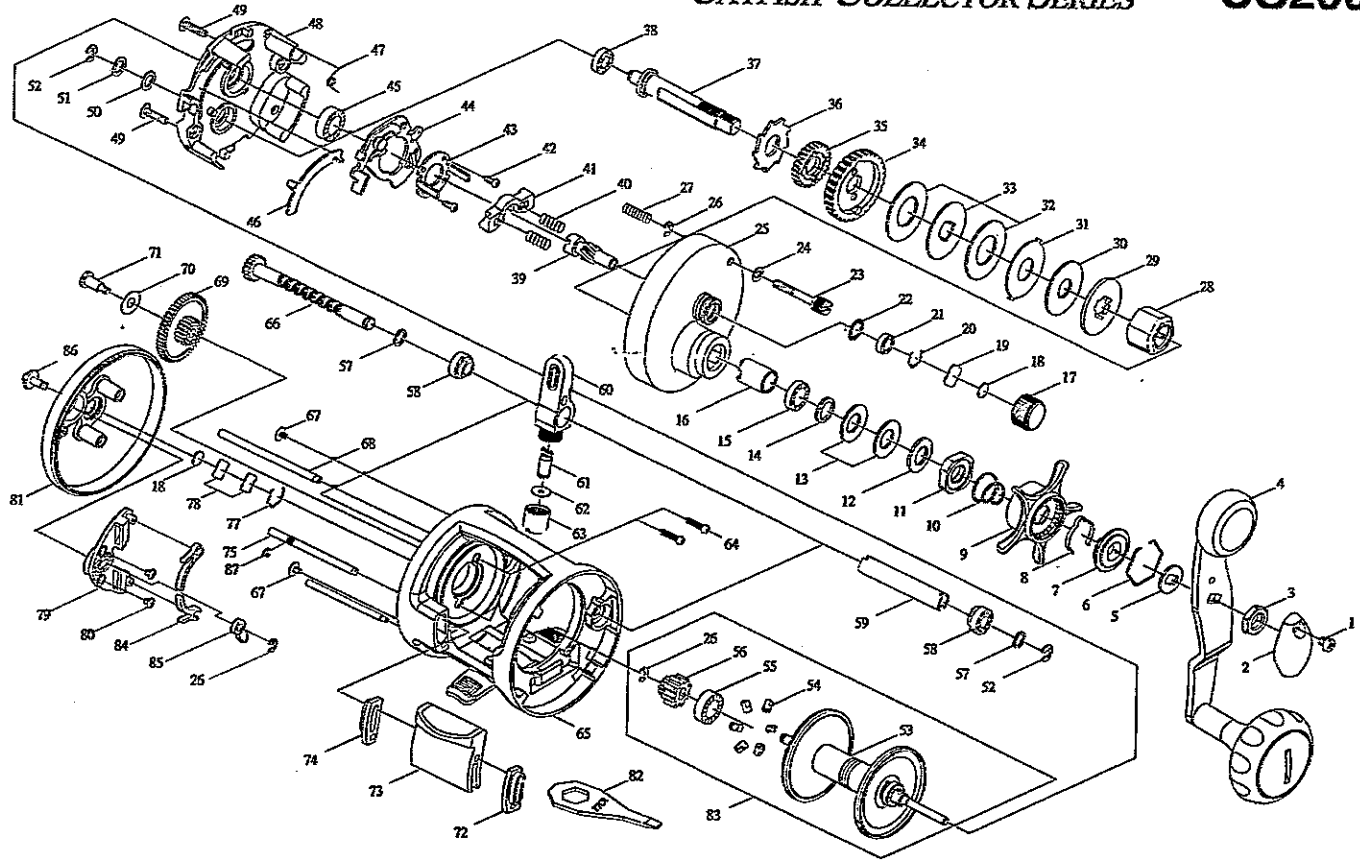

BAIT CASTING REEL

CATFISH COLLECTOR SERIES

CS200

Key No.

Parts No.

Parts name

1	2E2-080-01	A30M-040 SCREW
2	2F5-050-03	HANDLE NUT CAP
3	2E3-068-01	HANDLE NUT
4	2YH-270-07	HANDLE TOTAL ASSEMBLY
5	2W2-058-01	KEY WASH
6	2E4-018-01	RETAINER
7	2F8-050-01	CLICK LEAF SPRING HOLDER
8	2L3-029-01	CLICK LEAF SPRING
9	2D4-008-03	STAR DRAG LEVER
10	2Q1-052-01	STAR DRAG SPRING
11	2E3-029-01	STAR DRAG NUT
12	2W1-020-01	081-130 WASHER
13	2L1-004-01	SPRING WASHER
14	2W1-035-05	080-105 WASHER
15	2Z1-024-05	812-2.5 BALL BEARING
16	2A4-022-01	ONE-WAY CLUTCH INNER TUBE
17	2E3-024-01	CAST CONTROL NUT
18	2W5-026-01	SPACER
19	2W5-029-01	CAST CONTROL SPACER
20	2E4-019-01	BEARING RETAINER
21	2Z1-001-05	508-2.5 BALL BEARING
22	2E9-005-01	O RING
23	2E0-011-01	RIGHT SIDE COVER SCREW
24	2W1-132-01	036-060 WASHER
25	2YF-033-26	RIGHT SIDE COVER ASSEMBLY
26	2E5-006-01	E2.5 RETAINER
27	2Q1-056-01	RIGHT SIDE COVER SCREW SPRING
28	2YZ-007-01	ONE-WAY CLUTCH BEARING ASSEMBLY
29	2W2-032-01	KEY WASHER
30	2W1-126-01	082-210 WASHER
31	2W3-017-01	EARED WASHER
32	2W1-111-01	100-230 WASHER
33	2W2-025-01	KEY WASHER
34	2G1-027-01	DRIVE GEAR
35	2YG-023-01	OSCILLATING GEAR ASSEMBLY
36	2A3-027-01	RATCHET
37	2M3-053-01	DRIVE SHAFT
38	2Z1-018-05	510-3 BALL BEARING
39	2G2-010-01	PINION GEAR
40	2Q1-031-01	YOKE SPRING
41	2A2-039-01	PINION YOKE
42	2E2-047-01	A20M-065 SCREW
43	2F8-030-01	CLUTCH CAM RETAINER
44	2YA-035-01	CLUTCH CAM ASSEMBLY