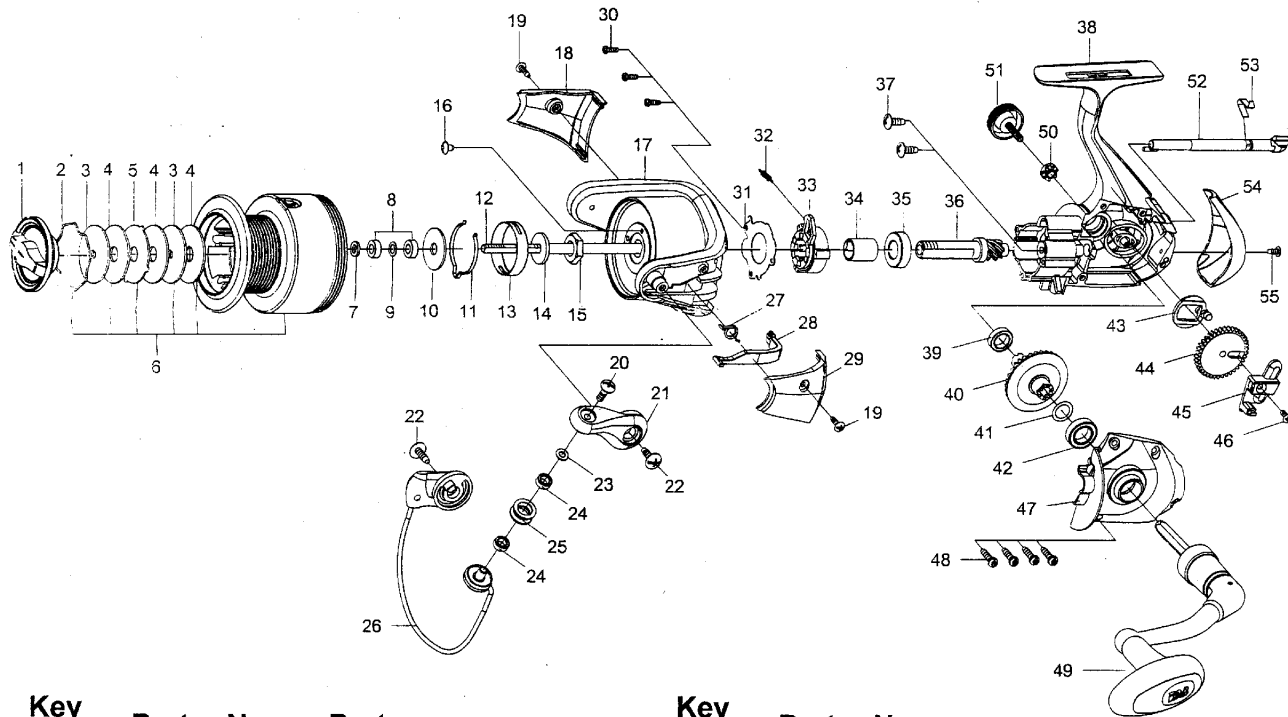

SPINNING REEL

CAMBRIA

LZ3000 / LZ3500

Key NO.	Parts No.	Parts name	Key NO.	Parts No.	Parts name
1	2YD-094-06	DRAG KNOB ASSEMBLY	30	2E1-050-01	A20-060 SCREW
2	2E4-034-01	DRAG WASHER RETAINER	31	2F5-436-01	ROLLER CLUTCH RETAINER
3	2W2-071-01	KEY WASHER	32	2Q2-021-01	SPRING
4	2W1-226-01	080-260 WASHER	33	2YZ-027-01	ONE-WAY CLUTCH BEARING ASSEMBLY
5	2W3-035-01	EARED WASHER	34	2A4-082-01	ONE-WAY CLUTCH INNER TUBE
6	2YT-443-06	SPOOL TOTAL ASSEMBLY	35	2Z1-005-07	816-5 BALL BEARING
7	2W2-016-01	KEY WASHER	36	2G2-165-01	PINION GEAR
8	2Z1-029-07	408-3 BALL BEARING	37	2E1-051-01	D30-080 SCREW
9	2C1-119-01	SPACER	38	2B1-173-05	BODY
10	2W1-237-01	070-225 WASHER	39	2Z1-009-07	711-3 BALL BEARING
11	2L3-015-01	CLICK LEAF SPRING	40	2G1-150-01	DRIVE GEAR
12	2M3-151-01	MAIN SHAFT	41	2W1-019-01	071-103 WASHER
13	2F8-019-02	CLICK LEAF SPRING HOLDER	42	2Z1-023-07	814-4 BALL BEARING
14	2W2-015-01	KEY WASHER	43	2M2-016-01	OSCILLATING CAM
15	2E3-002-01	ROTOR NUT	44	2G3-081-01	OSCILLATING GEAR
16	2E1-036-01	B26-040 SCREW	45	2M1-074-01	OSCILLATING SLIDER
17	2R1-146-06	ROTOR	46	2E2-009-01	F23M-060 SCREW
18	2R4-203-01	BAIL TRIP COVER	47	2B2-126-06	BODY COVER
19	2E1-065-01	B22-065 SCREW	48	2E1-055-01	A26-100 SCREW
20	2E2-094-01	B30M-090 SCREW	49	2YH-399-01	HANDLE TOTAL ASSEMBLY
21	2R2-070-06	BAIL ARM	50	2C3-042-01	HANDLE SCREW SLEEVE
22	2E1-010-01	b30-100 SCREW	51	2H6-001-13	HANDLE SCREW CAP
23	2W1-258-01	030-060 WASHER	52	2A2-106-06	ANTI-REVERSE CAM
24	2Z1-012-07	407-2.5 BALL BEARING	53	2L5-010-01	ANTI-REVERSE CAM SPRING
25	2R6-020-02	LINE ROLLER	54	2F5-475-01	REAR COVER
26	2YL-158-06	BAIL ASSEMBLY	55	2E1-070-02	B22-055 SCREW
27	2Q1-051-02	BAIL SPRING	LZ3500	SPECIAL PARTS	
28	2R5-179-01	BAIL TRIP LEVER	6	2YT-459-06	SPOOL TOTAL ASSEMBLY
29	2R4-202-01	BAIL SPRING COVER