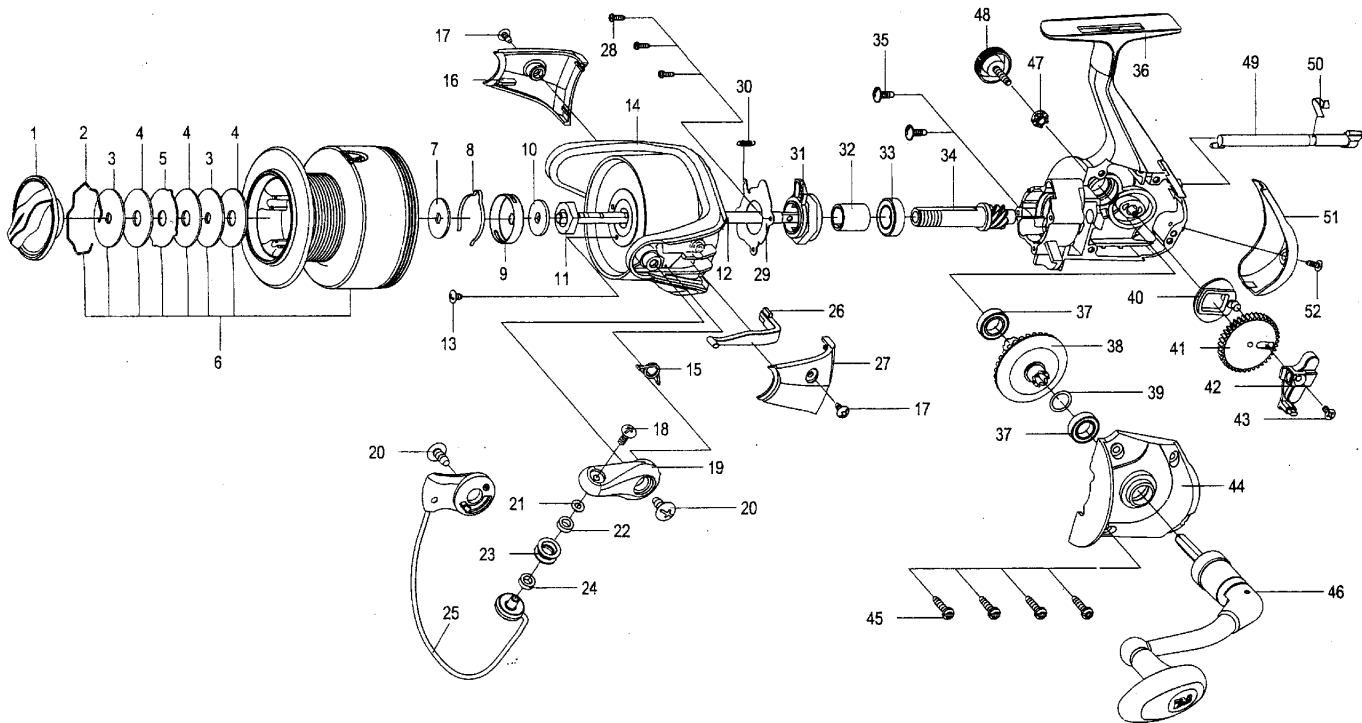

SPINNING REEL CAMBRIA LZ4000 / LZ5000

Please order by parts number, not key number
Bitte, Best.-Nr. angeben (Nicht "key" -nr.)
Veuillez indiquer le numero de la piece (Non "key" no.)

Key NO.	Parts No.	Parts name	Key NO.	Parts No.	Parts name
1	2YD-100-06	DRAG KNOB ASSEMBLY	28	2E1-050-01	A20-060 SCREW
2	2E4-034-01	DRAG WASHER RETAINER	29	2F5-445-01	ROLLER CLUTCH RETAINER
3	2W2-084-01	KEY WASHER	30	2Q2-021-01	SPRING
4	2W1-226-01	080-260 WASHER	31	2YZ-028-01	ONE-WAY CLUTCH BEARING ASSEMBLY
5	2W3-035-01	EARED WASHER	32	2A4-085-01	ONE-WAY CLUTCH INNER TUBE
6	2YT-454-06	SPOOL TOTAL ASSEMBLY	33	2Z1-035-07	917-5 BALL BEARING
7	2W2-085-01	KEY WASHER	34	2G2-169-01	PINION GEAR
8	2L3-018-01	CLICK LEAF SPRING	35	2E1-051-01	D30-080 SCREW
9	2F8-027-04	CLICK LEAF SPRING HOLDER	36	2B1-179-05	BODY
10	2W2-083-01	KEY WASHER	37	2Z1-023-07	814-4 BALL BEARING
11	2E3-003-01	ROTOR NUT	38	2G1-155-01	DRIVE GEAR
12	2M3-155-01	MAIN SHAFT	39	2W1-035-01	080-105 WASHER
13	2E1-036-01	B26-040 SCREW	40	2M2-025-01	OSCILLATING CAM
14	2R1-149-06	ROTOR	41	2G3-096-01	OSCILLATING GEAR
15	2Q3-118-01	BAIL SPRING	42	2M1-076-01	OSCILLATING SLIDER
16	2R4-209-01	BAIL TRIP COVER	43	2E2-014-01	F26M-060 SCREW
17	2E1-015-02	B26-060 SCREW	44	2B2-129-06	BODY COVER
18	2E2-094-01	B30M-090 SCREW	45	2E1-006-02	A30-130 SCREW
19	2R2-073-06	BAIL ARM	46	2YH-425-01	HANDLE TOTAL ASSEMBLY
20	2E1-014-01	B40-100 SCREW	47	2C3-042-01	HANDLE SCREW SLEEVE
21	2W1-258-01	030-060 WASHER	48	2H6-001-13	HANDLE SCREW CAP
22	2Z1-012-07	407-2.5 BALL BEARING	49	2A2-107-06	ANTI-REVERSE CAM
23	2R6-020-02	LINE ROLLER	50	2L5-010-01	ANTI-REVERSE CAM SPRING
24	2C1-120-01	COLLAR	51	2F5-444-01	REAR COVER
25	2YL-161-06	BAIL ASSEMBLY	52	2E1-065-01	B22-065 SCREW
26	2R5-185-01	BAIL TRIP LEVER	LZ5000	SPECIAL PARTS	
27	2R4-208-01	BAIL SPRING COVER	6	2YT-458-06	SPOOL TOTAL ASSEMBLY