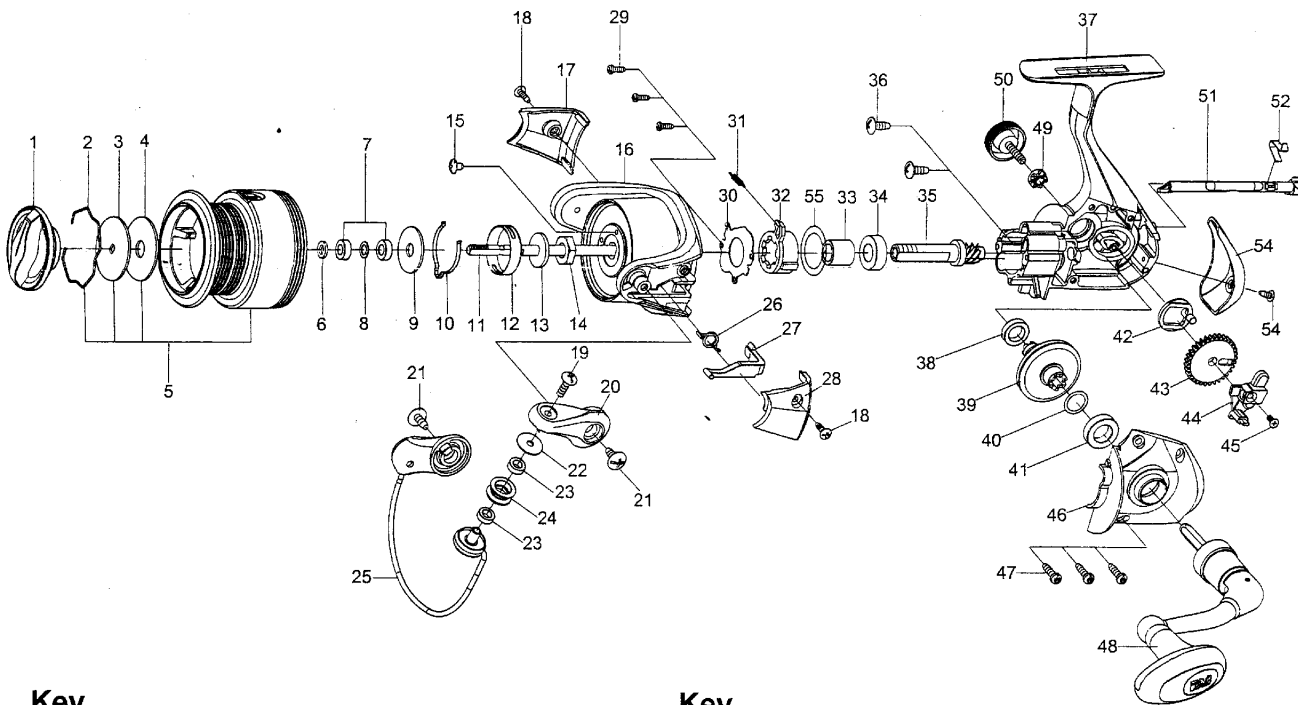

SPINNING REEL

CAMBRIA

Please order by parts number, not key number
Bitte, Best.-Nr. angeben (Nicht "key" -nr.)
Veuillez indiquer le numero de la pièce (Non "key" no.)

LZ2000 / LZ2500

Key NO.	Parts No.	Parts name	Key NO.	Parts No.	Parts name
1	2YD-094-06	DRAG KNOB ASSEMBLY	30	2F5-403-01	ROLLER CLUTCH RETAINER
2	2E4-034-01	DRAG WASHER RETAINER	31	2Q2-021-01	SPRING
3	2W2-071-01	KEY WASHER	32	2YZ-022-01	ONE-WAY CLUTCH BEARING
4	2W1-226-01	080-260 WASHER	33	2A4-072-01	ONE-WAY CLUTCH INNER TUBE
5	2YT-409-06	SPOOL TOTAL ASSEMBLY	34	2Z1-003-07	714-5 BALL BEARING
6	2W2-016-01	KEY WASHER	35	2G2-148-01	PINION GEAR
7	2Z1-029-07	408-3 BALL BEARING	36	2E1-037-01	B30-080 SCREW
8	2W1-060-03	041-065 WASHER	37	2B1-157-05	BODY
9	2W1-236-01	055-188 WASHER	38	2Z1-009-07	711-3 BALL BEARING
10	2L3-014-01	CLICK LEAF SPRING	39	2G1-139-01	DRIVE GEAR
11	2M3-133-01	MAIN SHAFT	40	2W1-035-00	080-105 WASHER
12	2F8-013-01	CLICK LEAF SPRING HOLDER	41	2Z1-023-07	814-4 BALL BEARING
13	2W2-015-01	KEY WASHER	42	2M2-018-01	OSCILLATING CAM
14	2E3-007-01	ROTOR NUT	43	2G3-084-01	OSCILLATING GEAR
15	2E1-036-01	B26-040 SCREW	44	2M1-067-01	OSCILLATING SLIDER
16	2R1-134-06	ROTOR	45	2E2-030-02	F20M-050 SCREW
17	2R4-178-01	BAIL TRIP COVER	46	2B2-112-06	BODY COVER
18	2E1-020-02	B22-055 SCREW	47	2E1-055-01	A26-100 SCREW
19	2E2-094-01	B30M-090 SCREW	48	2YH-419-01	HANDLE TOTAL ASSEMBLY
20	2R2-061-06	BAIL ARM	49	2C3-042-01	HANDLE SCREW SLEEVE
21	2E1-025-01	b30-080 SCREW	50	2H6-001-13	HANDLE SCREW CAP
22	2C1-034-01	LINE ROLLER COLLAR	51	2A2-094-06	ANTI-REVERSE CAM
23	2Z1-012-07	407-2.5 BALL BEARING	52	2L5-010-01	ANTI-REVERSE CAM SPRING
24	2R6-020-02	LINE ROLLER	53	2F5-474-01	REAR COVER
25	2YL-144-06	BAIL ASSMBLY	54	2E1-020-02	B22-055 SCREW
26	2Q1-051-02	BAIL SPRING	55	2W1-260-01	120-169 WASHER
27	2R5-161-01	BAIL TRIP LEVER	LZ2500	SPECIAL PARTS	
28	2R4-179-01	BAIL SPRING COVER	5	2YT-442-06	SPOOL TOTAL ASSEMBLY
29	2E1-050-01	A20-060 SCREW