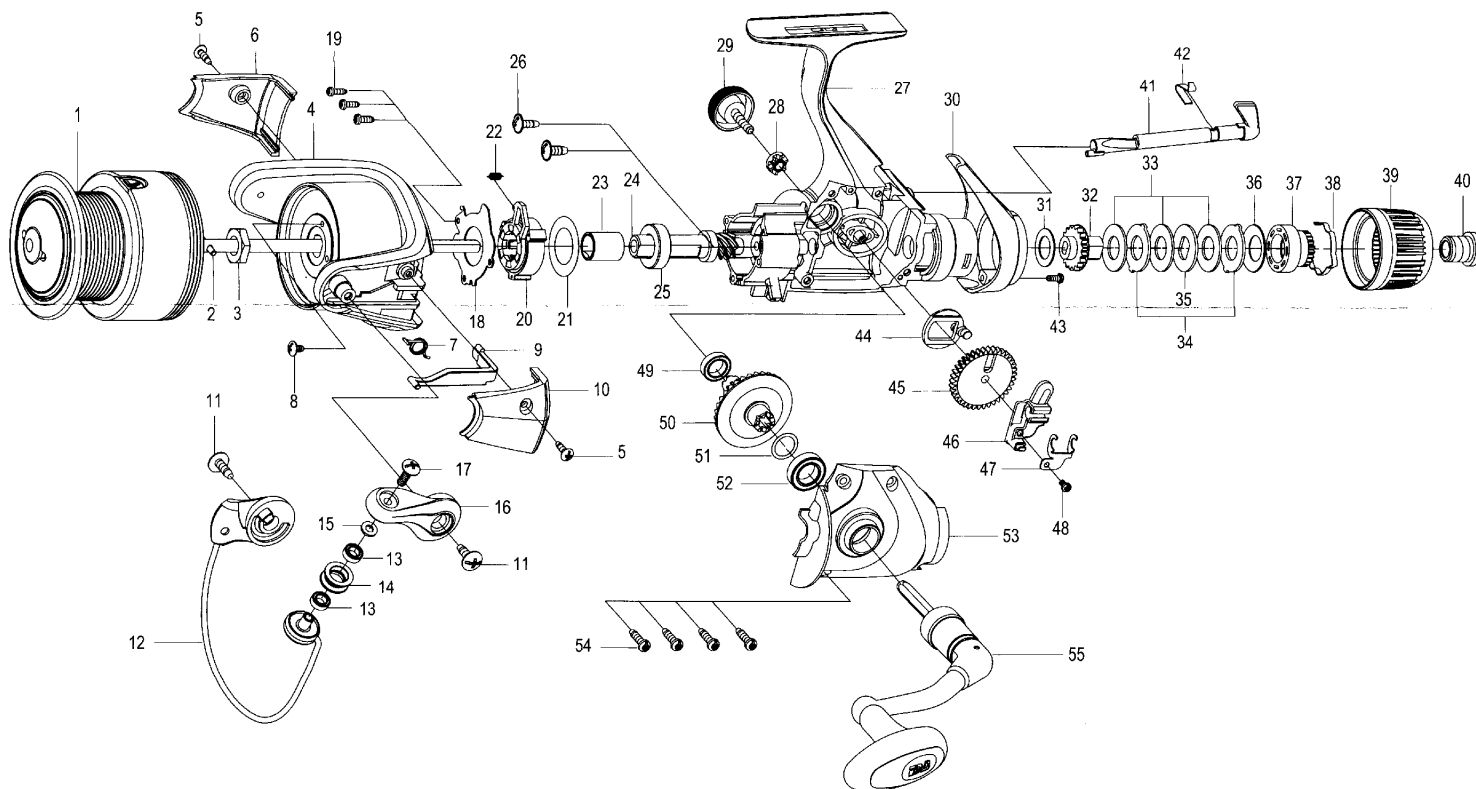

SPINNING REEL

CAMBRIA LZ3050 / LZ3550

Key NO.	Parts No.	Parts name	Key NO.	Parts No.	Parts name
1	2YT-463-06	SPOOL TOTAL ASSEMBLY	31	2W1-039-02	081-135 WASHER
2	2YM-102-01	MAIN SHAFT ASSEMBLY	32	2F3-004-01	CLICK GEAR
3	2E3-002-01	ROTOR NUT	33	2W1-176-01	082-168 WASHER
4	2R1-146-06	ROTOR	34	2W3-001-02	EARED WASHER
5	2E1-065-01	B22-065 SCREW	35	2W2-008-01	KEY WASHER
6	2R4-203-01	BAIL TRIP COVER	36	2L1-003-02	SPRING WASHER
7	2Q1-051-02	BAIL SPRING	37	2D3-037-01	DRAG COLLAR
8	2E1-036-01	B26-040 SCREW	38	2L3-054-01	CLICK LEAF SPRING
9	2R5-179-01	BAIL TRIP LEVER	39	2D1-079-06	DRAG KNOB
10	2R4-202-01	BAIL SPRING COVER	40	2E0-060-01	DRAG KNOB SCREW
11	2E1-010-01	b30-100 SCREW	41	2A2-110-06	ANTI-SEVERSE CAM
12	2YL-158-06	BAIL ASSEMBLY	42	2L5-010-01	ANTI-REVERSE CAM SPRING
13	2Z1-012-07	407-2.5 BALL BEARING	43	2E1-032-01	A20-050 SCREW
14	2R6-020-02	LINE ROLLER	44	2M2-016-01	OSCILLATING CAM
15	2W1-258-01	030-060 WASHER	45	2G3-081-01	OSCILLATING GEAR
16	2R2-070-06	BAIL ARM	46	2M1-078-01	OSCILLATING SLIDER
17	2E2-094-01	B30M-090 SCREW	47	2E5-066-01	OSCILLATING SLIDER RETAINER
18	2F5-436-01	ROLLER CLUTCH RETAINER	48	2E2-050-01	A20M-035 SCREW
19	2E1-050-01	A20-060 SCREW	49	2Z1-009-07	711-3 BALL BEARING
20	2YZ-027-01	ONE-WAY CLUTCH BEARING ASSEMBLY	50	2G1-150-01	DRIVE GEAR
21	2W1-268-01	130-215 WASHER	51	2W1-035-02	080-105 WASHER
22	2Q2-021-01	SPRING	52	2Z1-023-07	814-4 BALL BEARING
23	2A4-082-01	ONE-WAY CLUTCH INNER TUBE	53	2YC-116-04	BODY COVER ASSEMBLY
24	2G2-165-01	PINION GEAR	54	2E1-055-01	A26-100 SCREW
25	2Z1-005-07	816-5 BALL BEARING	55	2YH-399-01	HANDLE TOTAL ASSEMBLY
26	2E1-051-01	D30-080 SCREW	LZ3550	SPECIAL PARTS	
27	2B1-186-05	BODY	1	2YT-465-06	SPOOL TOTAL ASSEMBLY
28	2C3-042-01	HANDLE SCREW SLEEVE