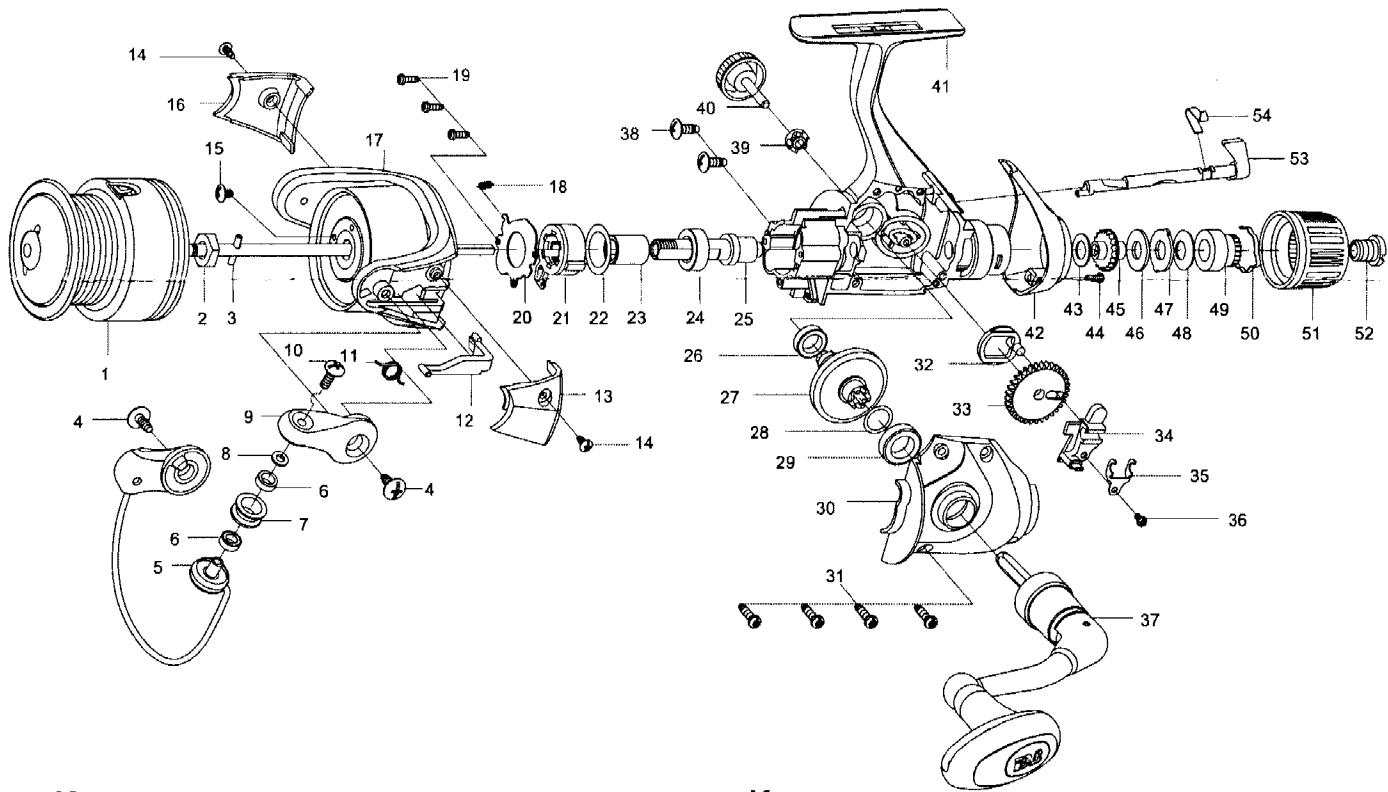

SPINNING REEL

CAMBRIA LZ2050 / LZ2550

Please order by parts number, not key number
 Bitte, Best-Nr. angeben (Nicht "key" -nr.)
 Veuillez indiquer le numero de la piece (Non "key" no.)

Key NO.	Parts No.	Parts name
1	2YT-461-06	SPOOL TOTAL ASSEMBLY
2	2E3-007-01	ROTOR NUT
3	2YM-101-01	MAIN SHAFT ASSEMBLY
4	2E1-025-01	b30-080 SCREW
5	2YL-144-06	BAIL ASSMBLY
6	2Z1-012-07	407-2.5 BALL BEARING
7	2R6-020-02	LINE ROLLER
8	2W1-258-01	030-060 WASHER
9	2R2-061-06	BAIL ARM
10	2E2-094-01	B30M-090 SCREW
11	2Q1-051-02	BAIL SPRING
12	2R5-161-01	BAIL TRIP LEVER
13	2R4-179-01	BAIL SPRING COVER
14	2E1-020-02	B22-055 SCREW
15	2E1-036-01	B26-040 SCREW
16	2R4-178-01	BAIL TRIP COVER
17	2R1-134-06	ROTOR
18	2Q2-021-01	SPRING
19	2E1-050-01	A20-060 SCREW
20	2F5-403-01	ROLLER CLUTCH RETAINER
21	2YZ-022-01	ONE-WAY CLUTCH BEARING
22	2W1-260-01	120-169 WASHER
23	2A4-072-01	ONE-WAY CLUTCH INNER TUBE
24	2Z1-003-07	714-5 BALL BEARING
25	2G2-148-01	PINION GEAR
26	2Z1-009-07	711-3 BALL BEARING
27	2G1-139-01	DRIVE GEAR
28	2W1-035-02	080-105 WASHER
29	2Z1-023-07	814-4 BALL BEARING