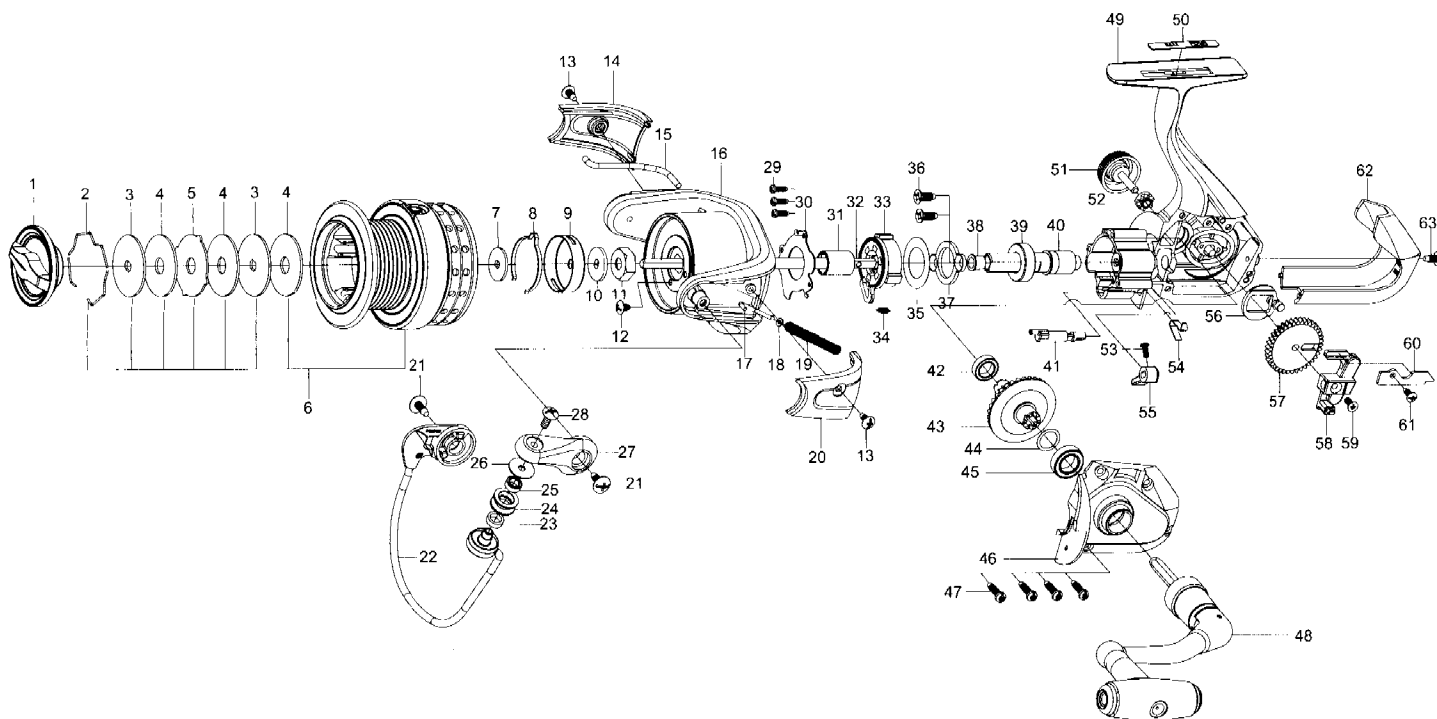

## GU3000 / GU3500

KEY NO.	Parts No.	Parts name	KEY NO.	Parts No.	Parts name
1	2YD-094-07	DRAG KNOB ASSEMBLY	34	2Q2-021-01	SPRING
2	2E4-034-01	DRAG WASHER RETAINER	35	2W1-268-01	130-215 WASHER
3	2W2-071-01	KEY WASHER	36	2E1-077-01	F30-080 SCREW
4	2W1-226-01	080-260 WASHER	37	2F5-419-01	BEARING RETAINER
5	2W3-035-01	EARED WASHER	38	2C1-135-01	PINION GEAR BUSH
6	2YT-486-01	SPOOL TOTAL ASSEMBLY	39	2Z1-005-05	816-5 BALL BEARING
7	2W2-020-01	KEY WASHER	40	2G2-183-01	PINION GEAR
8	2L3-015-01	CLICK LEAF SPRING	41	2A2-117-01	ANTI-REVERSE CAM
9	2F8-019-02	CLICK LEAF SPRING HOLDER	42	2Z1-009-05	711-3 BALL BEARING
10	2W2-015-01	KEY WASHER	43	2G1-150-01	DRIVE GEAR
11	2E3-094-01	ROTOR NUT	44	2W1-035-00	080-105 WASHER
12	2E1-036-01	B26-040 SCREW	45	2Z1-023-05	814-4 BALL BEARING
13	2E1-015-02	B26-060 SCREW	46	2B2-140-01	BODY COVER
14	2R4-215-01	BAIL TRIP COVER	47	2E1-055-01	A26-100 SCREW
15	2R5-189-01	BAIL PAWL	48	2YH-347-02	HANDLE TOTAL ASSEMBLY
16	2R1-152-01	ROTOR	49	2B1-195-01	BODY
17	2R5-040-01	BAIL TRIP SHAFT	50	2N2-028-11	FOOT NAME PLATE
18	2W1-044-01	016-035 WASHER	51	2H6-017-01	HANDLE SCREW CAP
19	2Q1-132-02	BAIL SPRING	52	2C3-042-01	HANDLE SCREW SLEEVE
20	2R4-214-01	BAIL SPRING COVER	53	2E2-099-01	B20M-050 SCREW
21	2E1-025-01	b30-080 SCREW	54	2L5-010-01	ANTI-REVERSE CAM SPRING
22	2YL-163-01	BAIL ASSEMBLY	55	2A1-037-01	ANTI-REVERSE LEVER
23	2C2-032-01	LINE ROLLER BUSH	56	2M2-016-01	OSCILLATING CAM
24	2R6-020-01	LINE ROLLER	57	2G3-081-01	OSCILLATING GEAR
25	2Z1-012-05	407-2.5 BALL BEARING	58	2M1-081-01	OSCILLATING SILDER
26	2C1-034-01	LINE ROLLER COLLAR	59	2E2-009-02	F23M-060 SCREW
27	2R2-062-10	BAIL ARM	60	2F6-130-01	CLUTCH PAWL RETAINER
28	2E2-007-01	B30M-100 SCREW	61	2E1-070-02	B22-065 SCREW
29	2E1-050-01	A20-060 SCREW	62	2F5-463-01	REAR COVER
30	2F5-436-01	ROLLER CLUTCH RETAINER	63	2E1-015-02	B26-060 SCREW
31	2A4-082-01	ONE-WAY CLUTCH INNER TUBE	GU3500	SPECIAL PARTS	
32	2M3-167-01	MAIN SHAFT	6	2YT-487-01	SPOOL TOTAL ASSEMBLY
33	2YZ-027-01	ONE-WAY CLUTCH BEARING ASSEMBLY			