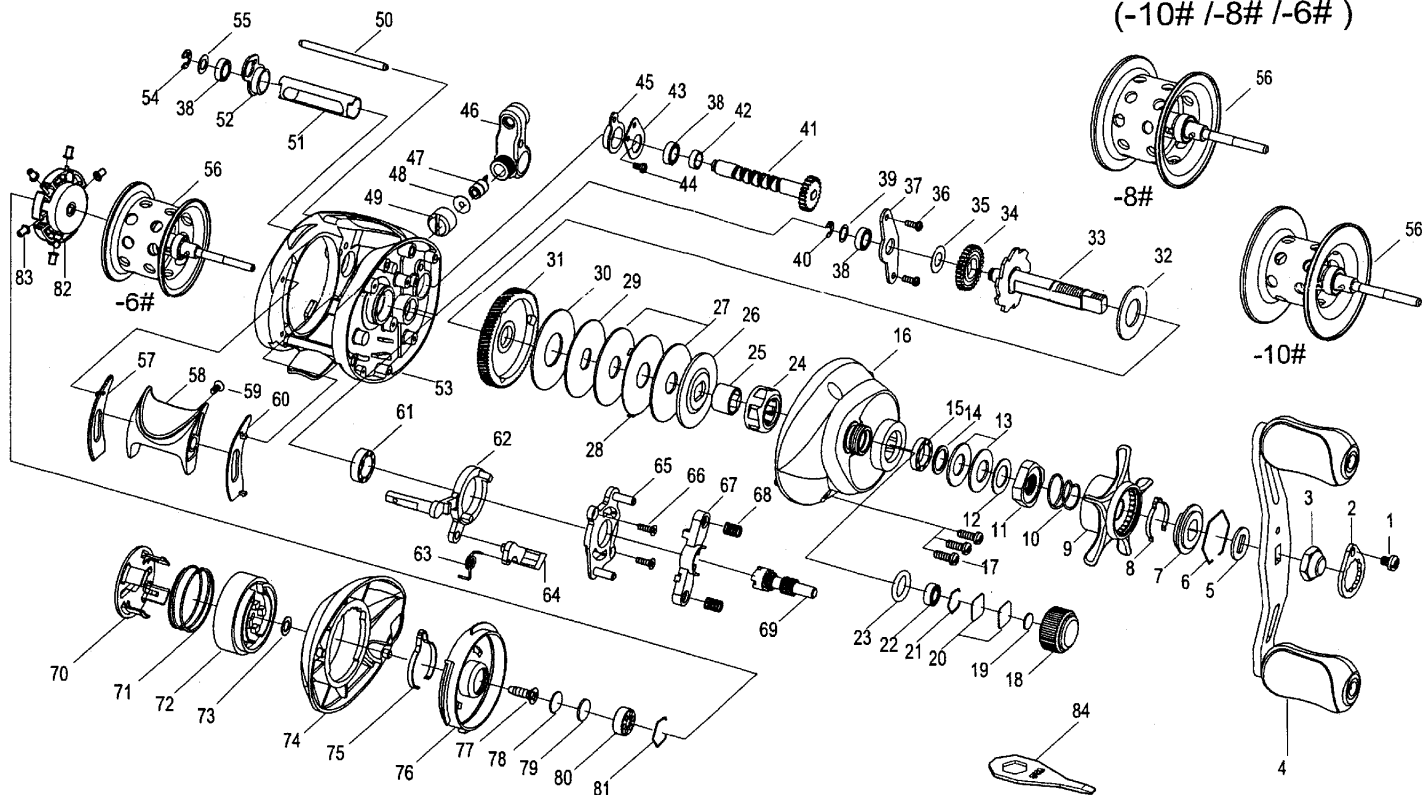

BAIT CASTING REEL

TACTICA

KJ50H

(-10# / -8# / -6#)

Key NO.

Parts No.

Parts name

1	2E2-089-01	A26M-045 SCREW
2	2F6-043-02	ROTOR NUT HOLDING PLATE
3	2E3-075-01	HANDLE NUT
4	2YH-309-04	HANDLE TOTAL ASSEMBLY
5	2W2-058-01	KEY WASH
6	2E4-018-01	RETAINER
7	2F8-050-01	CLICK LEAF SPRING HOLDER
8	2L3-029-01	CLICK LEAF SPRING
9	2D4-008-04	STAR DRAG LEVER
10	2Q1-052-01	STAR DRAG SPRING
11	2E3-029-01	STAR DRAG NUT
12	2W1-020-01	081-130 WASHER
13	2L1-004-01	SPRING WASHER
14	2W1-035-05	080-105 WASHER
15	2Z1-024-05	812-2.5 BALL BEARING
16	2F5-409-02	RIGHT SIDE COVER
17	2E2-031-01	A26M-075 SCREW
18	2E3-077-01	CAST CONTROL NUT
19	2W5-026-01	SPACER
20	2W5-029-01	CAST CONTROL SPACER
21	2E4-019-01	BEARING RETAINER
22	2Z1-029-05	408-3 BALL BEARING
23	2E9-005-01	O RING
24	2YZ-026-01	ONE-WAY CLUTCH BEARING ASSEMBLY
25	2A4-073-01	ONE-WAY CLUTCH INNER TUBE
26	2W2-072-01	KEY WASHER
27	2W1-228-01	082-230 WASHER
28	2W3-036-01	EARED WASHER
29	2W2-073-01	KEY WASHER
30	2W1-227-01	125-250 WASHER
31	2G1-133-01	DRIVE GEAR
32	2W1-083-01	103-200 WASHER
33	2YM-093-01	DRIVE SHAFT ASSEMBLY
34	2G3-027-01	IDLE GEAR
35	2W1-075-01	051-100 WASHER
36	2E2-044-01	A20M-050 SCREW
37	2F6-036-01	DRIVE SHAFT RETAINER
38	2Z1-001-05	508-2.5 BALL BEARING
39	2W1-124-01	045-065 WASHER
40	2E5-006-01	E2.5 RETAINER
41	2YM-026-01	WORM SHAFT ASSEMBLY
42	2C1-055-01	SPACER
43	2W5-041-01	SPACER
44	2E2-050-01	A20M-035 SCREW