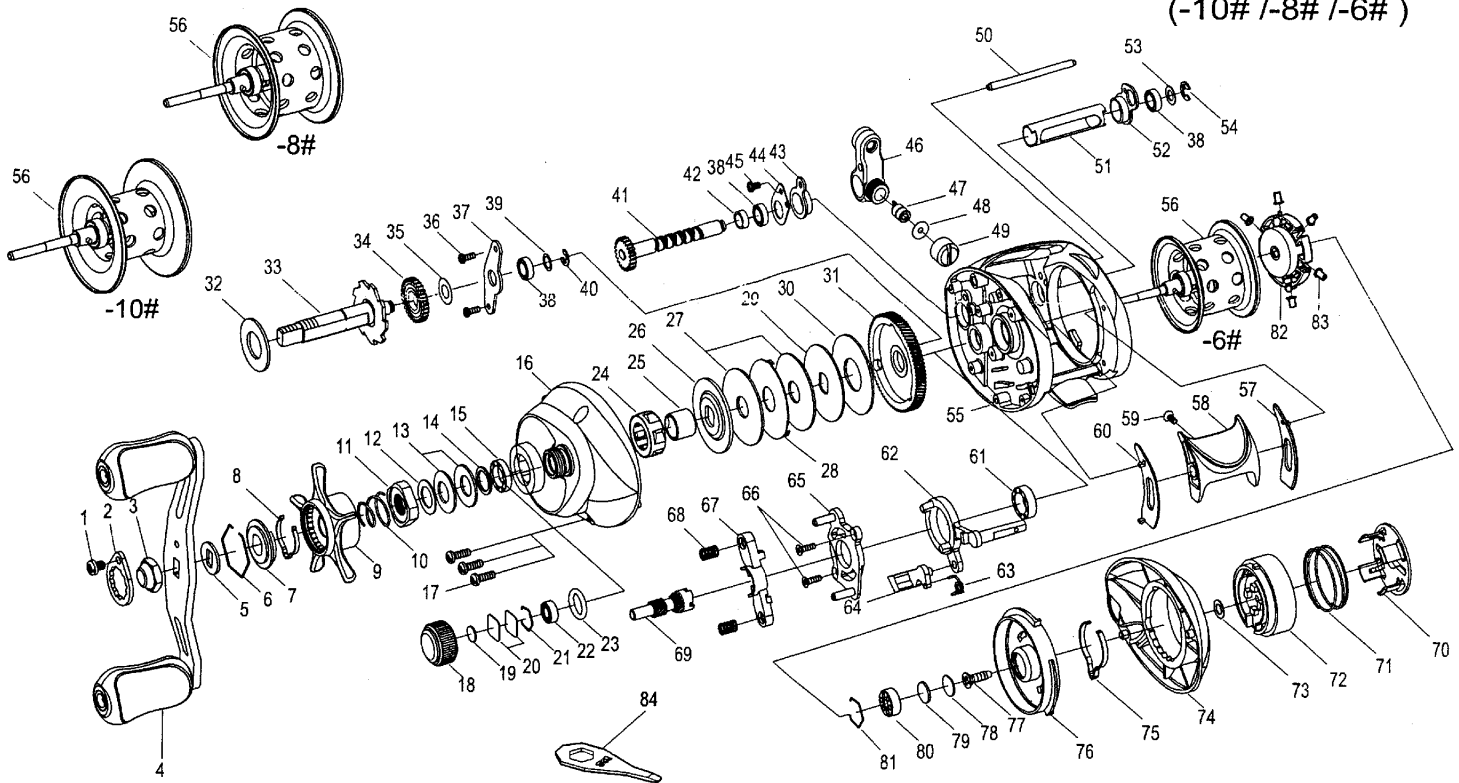

BAIT CASTING REEL

TACTICA

KJ51H

(-10# / -8# / -6#)

Key NO.

Parts No.

Parts name

1	2E2-089-01	A26M-045 SCREW
2	2F6-043-02	ROTOR NUT HOLDING PLATE
3	2E3-075-02	HANDLE NUT
4	2YH-309-04	HANDLE TOTAL ASSEMBLY
5	2W2-058-01	KEY WASH
6	2E4-018-01	RETAINER
7	2F8-050-01	CLICK LEAF SPRING HOLDER
8	2L3-029-01	CLICK LEAF SPRING
9	2D4-008-04	STAR DRAG LEVER
10	2Q1-052-01	STAR DRAG SPRING
11	2E3-029-02	STAR DRAG NUT
12	2W1-020-01	081-130 WASHER
13	2L1-004-01	SPRING WASHER
14	2W1-035-05	080-105 WASHER
15	2Z1-024-05	812-2.5 BALL BEARING
16	2F5-422-02	LEFT SIDE COVER
17	2E2-031-01	A26M-075 SCREW
18	2E3-077-01	CAST CONTROL NUT
19	2W5-026-01	SPACER
20	2W5-029-01	CAST CONTROL SPACER
21	2E4-019-01	BEARING RETAINER
22	2Z1-029-05	408-3 BALL BEARING
23	2E9-005-01	O RING
24	2YZ-026-01	ONE-WAY CLUTCH BEARING ASSEMBLY
25	2A4-073-01	ONE-WAY CLUTCH INNER TUBE
26	2W2-072-01	KEY WASHER
27	2W1-228-01	082-230 WASHER
28	2W3-036-01	EARED WASHER
29	2W2-073-01	KEY WASHER
30	2W1-227-01	125-250 WASHER
31	2G1-140-01	DRIVE GEAR
32	2W1-083-01	103-200 WASHER
33	2YM-096-01	DRIVE SHAFT ASSEMBLY
34	2G3-026-01	IDLE GEAR
35	2W1-075-01	051-100 WASHER
36	2E2-044-01	A20M-050 SCREW
37	2F6-036-01	DRIVE SHAFT RETAINER
38	2Z1-001-05	508-2.5 BALL BEARING
39	2W1-124-01	045-065 WASHER
40	2E5-006-01	E2.5 RETAINER
41	2YM-026-01	WORM SHAFT ASSEMBLY
42	2C1-055-01	SPACER
43	2C2-060-01	WORM SHAFT BUSH B
44	2W5-041-01	SPACER