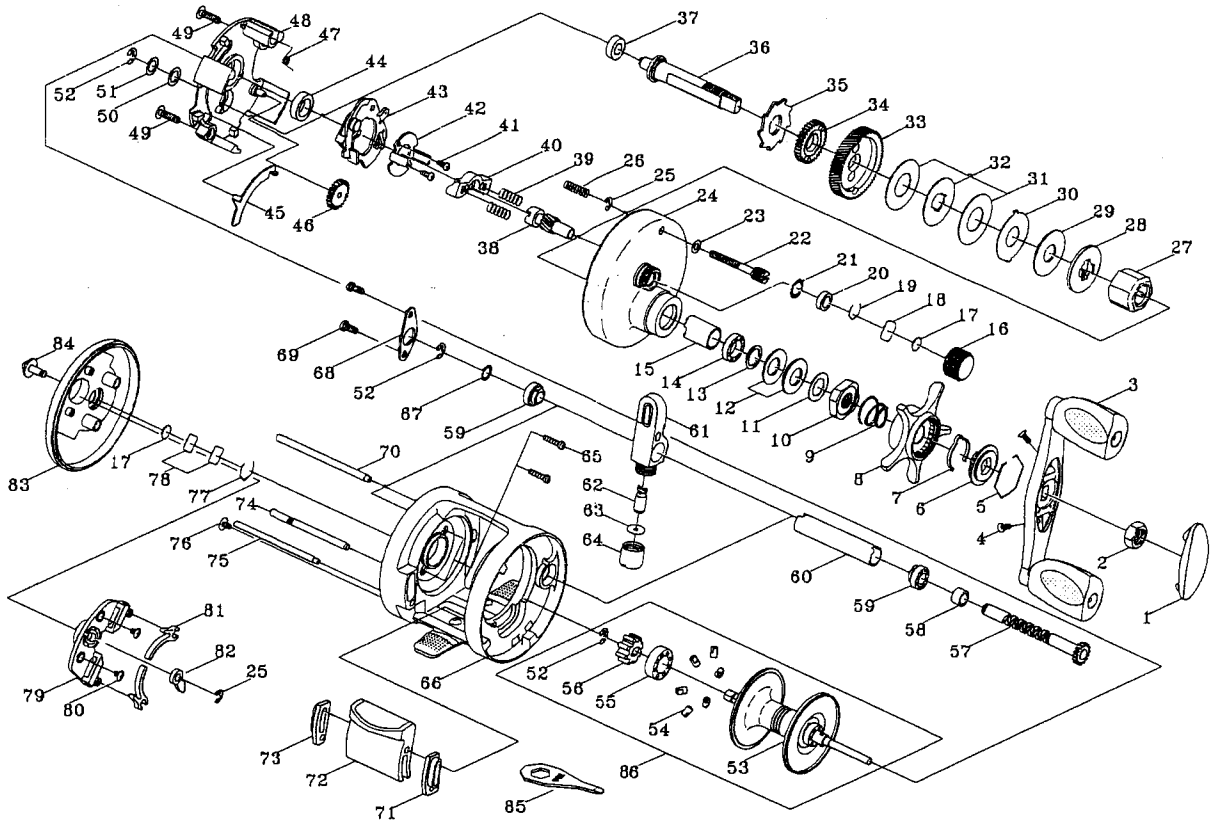

Please order by parts number, not key number
 Bitte, Best.-Nr. angeben (Nicht "key" -nr.)
 Veuillez indiquer le numero de la piece (Non "key" no.)

BAIT CASTING REEL

KOKANEE SPECIAL

KT150

Key No.	Parts No.	Parts Name	Key No.	Parts No.	Parts Name
1	2F5-097-02	HANDLE NUT CAP	44	2Z2-021-01	BUSH
2	2E3-016-01	NUT	45	2M2-002-01	CLUTCH PLATE
3	2YH-084-02	HANDLE TOTAL ASSEMBLY	46	2G3-022-01	IDLE GEAR
4	2E2-030-02	F20M-050 SCREW	47	2Q3-086-01	RETRACTOR SPRING
5	2E4-018-01	RETAINER	48	2F8-032-01	GEAR SETTING PLATE
6	2F8-050-01	CLICK LEAF SPRING HOLDER	49	2E2-005-03	B26M-080 SCREW
7	2L3-029-01	CLICK LEAF SPRING	50	2W1-054-01	052-080 WASHER
8	2D4-008-03	STAR DRAG LEVER	51	2W1-070-01	052-080 WASHER
9	2Q1-052-01	STAR DRAG SPRING	52	2E5-013-01	E3.0 RETAINER
10	2E3-029-01	STAR DRAG NUT	53	2Y5-080-04	SPOOL ASSEMBLY
11	2W1-020-01	081-130 WASHER	54	2C2-057-01	BRAKE COLLAR
12	2L1-004-01	SPRING WASHER	55	2Z1-023-01	814-4 BALL BEARING
13	2W1-035-05	080-105 WASHER	56	2F3-037-01	CLICK GEAR
14	2Z1-024-05	812-2.5 BALL BEARING	57	2YM-032-01	WORM SHAFT ASSEMBLY
15	2A4-022-01	ONE-WAY CLUTCH INNER TUBE	58	2C1-059-01	SPACER
16	2E3-024-01	CAST CONTROL NUT	59	2C2-042-01	WORM SHAFT BUSH
17	2W5-026-01	SPACER	60	2C4-007-01	LEVEL WIND GUARD
18	2W5-029-01	CAST CONTROL SPACER	61	2YR-038-01	LINE GUIDE ASSEMBLY
19	2E4-019-01	BEARING RETAINER	62	2M5-005-01	LINE GUIDE PIN
20	2C2-003-01	LINE ROLLER BUSH	63	2W1-100-01	020-068 WASHER
21	2E9-005-01	O RING	64	2E3-014-01	LINE GUIDE NUT
22	2E0-011-01	RIGHT SIDE COVER SCREW	65	2E2-034-01	A20M-090 SCREW
23	2W1-132-01	036-060 WASHER	66	2YB-089-10	BODY ASSEMBLY
24	2YF-029-21	RIGHT SIDE COVER ASSEMBLY	67	2W1-046-01	051-068 WASHER
25	2E5-006-01	E2.5 RETAINER	68	2F6-050-01	BEARING HOLDING PLATE
26	2Q1-056-01	RIGHT SIDE COVER SCREW SPRING	69	2E2-037-01	A26M-060 SCREW
27	2YZ-007-01	ONE-WAY CLUTCH BEARING ASSEMBLY	70	2P4-006-01	LEVEL WIND GUIDE
28	2W2-032-01	KEY WASHER	71	2C4-013-02	CASTING BAR GUIDE A
29	2W1-126-01	082-210 WASHER	72	2Y5-085-03	CASTING BAR ASSEMBLY
30	2W3-017-01	EARED WASHER	73	2C4-014-02	CASTING BAR GUIDE B
31	2W1-111-01	100-230 WASHER	74	2P2-021-01	CASTING BAR PIN
32	2W2-025-01	KEY WASHER	75	2P4-008-01	CASTING BAR SUPPORT
33	2G1-027-01	DRIVE GEAR	76	2E2-003-01	B26M-036 SCREW
34	2YG-023-01	OSCILLATING GEAR ASSEMBLY	77	2E4-011-01	BEARING RETAINER
35	2A3-027-01	RATCHET	78	2W5-015-01	CAST CONTROL SPACER
36	2M3-048-01	DRIVE SHAFT	79	2F6-032-01	CLICK PLATE
37	2Z2-025-01	BUSH	80	2E2-022-01	B20M-030 SCREW
38	2G2-010-01	PINION GEAR	81	2F2-020-01	CLICK SPRING
39	2Q1-031-01	YOKE SPRING	82	2F4-018-01	CLICK PAWL
40	2A2-039-01	PINION YOKE	83	2F5-089-10	LEFT SIDE COVER
41	2E2-047-01	A20M-065 SCREW	84	2F7-004-01	CLICK SWITCH
42	2F8-030-01	CLUTCH CAM RETAINER	85	2X3-004-01	WRENCH
43	2YA-017-01	CLUTCH CAM ASSEMBLY	86	2YT-139-04	SPOOL TOTAL ASSEMBLY