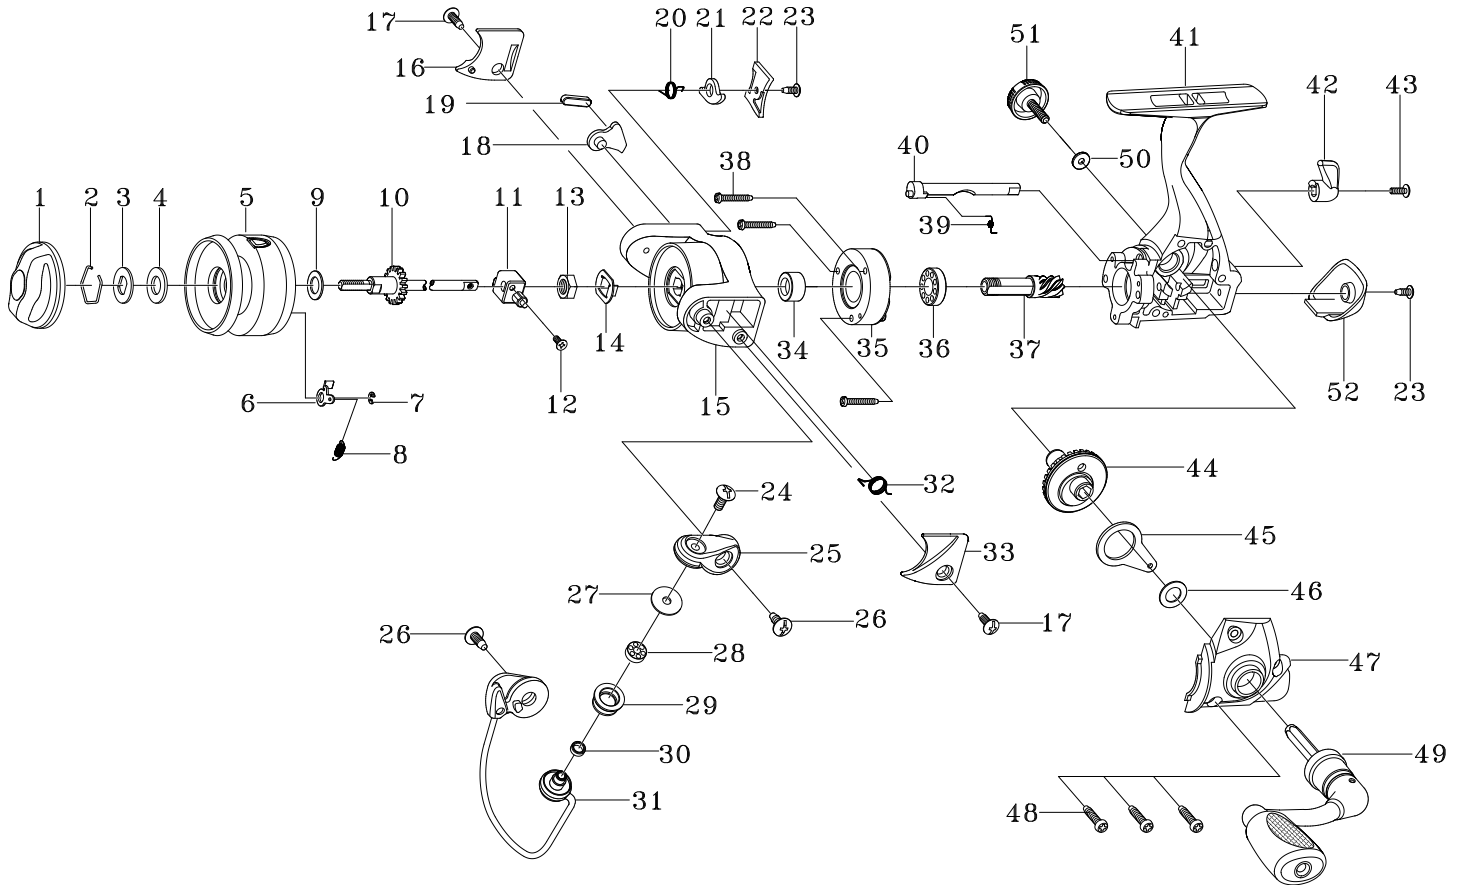

SPINNING REEL

CETUS

LF500/LF500M

Please order by parts number, not key number
 Bitte, Best-Nr. angeben (Nicht "key" -nr.)
 Veuillez indiquer le numero de la pièce (Non "key" no.)

Key NO.

Parts No.

Parts name

2-8	2YT-140-01	SPOOL TOTAL ASSEMBLY
1	2YD-035-01	DRAG KNOB ASSEMBLY
2	2E4-017-01	DRAG WASHER RETAINER
3	2W2-031-01	KEY WASHER
4	2W1-101-01	064-124 WASHER
5	2YS-081-01	SPOOL ASSEMBLY
6	2L2-015-01	CLICK PAWL
7	2E5-020-01	E1.5 RETAINER
8	2Q2-015-01	CLICK PAWL SPRING
9	2W1-097-02	059-100 WASHER
10	2F3-038-01	CLICK GEAR
11	2M1-029-01	OSCILLATING SLIDER
12	2E2-030-01	F20M-050 SCREW
13	2E3-001-01	ROTOR NUT
14	2C3-027-01	ROTOR NUT RETAINER
15	2R1-065-01	ROTOR
16	2R4-080-01	BAIL TRIP COVER
17	2E1-016-02	B26-080 SCREW
18	2R5-081-01	BAIL TRIP LEVER A
19	2R5-082-01	BAIL TRIP PLATE
20	2Q3-084-01	BAIL TRIP LEVER SPING
21	2R5-083-01	BAIL TRIP LEVER B
22	2F5-130-01	ROTOR COVER
23	2E1-020-02	B22-055 SCREW
24	2E2-018-01	B30M-080 SCREW
25	2R2-028-01	BAIL ARM
26	2E1-037-01	B30-080 SCREW
27	2C1-056-01	LINE ROLLER COLLAR

Key NO.

Parts No.

Parts name

28	2Z1-012-02	407-2.5 BALL BEARING
29	2R6-012-02	LINE ROLLER
30	2C2-032-01	LINE ROLLER BUSH
31	2YL-075-01	BAIL ASSEMBLY
32	2Q1-051-01	BAIL SPRING
33	2R4-088-01	BAIL SPRING COVER
34	2A4-040-01	ONE-WAY CLUTCH INNER TUBE
35	2YZ-012-01	ONE-WAY CLUTCH BEARING ASSY
36	2Z1-006-01	613-3.5 BALL BEARING
37	2G2-043-01	PINION GEAR
38	2E1-052-01	A20-130 SCREW
39	2Q3-009-01	ANTI-REVERSE SPRING
40	2A2-040-01	ANTI-REVERSE CAM
41	2YB-093-01	BODY ASSEMBLY
42	2A1-022-01	ANTI-REVERSE LEVER
43	2E2-013-02	B20M-060 SCREW
44	2G1-028-01	DRIVE GEAR
45	2M2-001-01	OSCILLATING SLIDER
46	2W1-019-00	071-103 WASHER
47	2YC-086-01	BODY COVER ASSEMBLY
48	2E1-005-02	A26-120 SCREW
49	2YH-116-01	HANDLE TOTAL ASSY
50	2W1-004-01	029-080 WASHER
51	2H6-016-01	HANDLE SCREW CAP
52	2F5-077-01	REAR COVER
LF500M SPECIAL PARTS		
2-8	2YT-183-01	SPOOL TOTAL ASSEMBLY
5	2YS-104-01	SPOOL ASSEMBLY