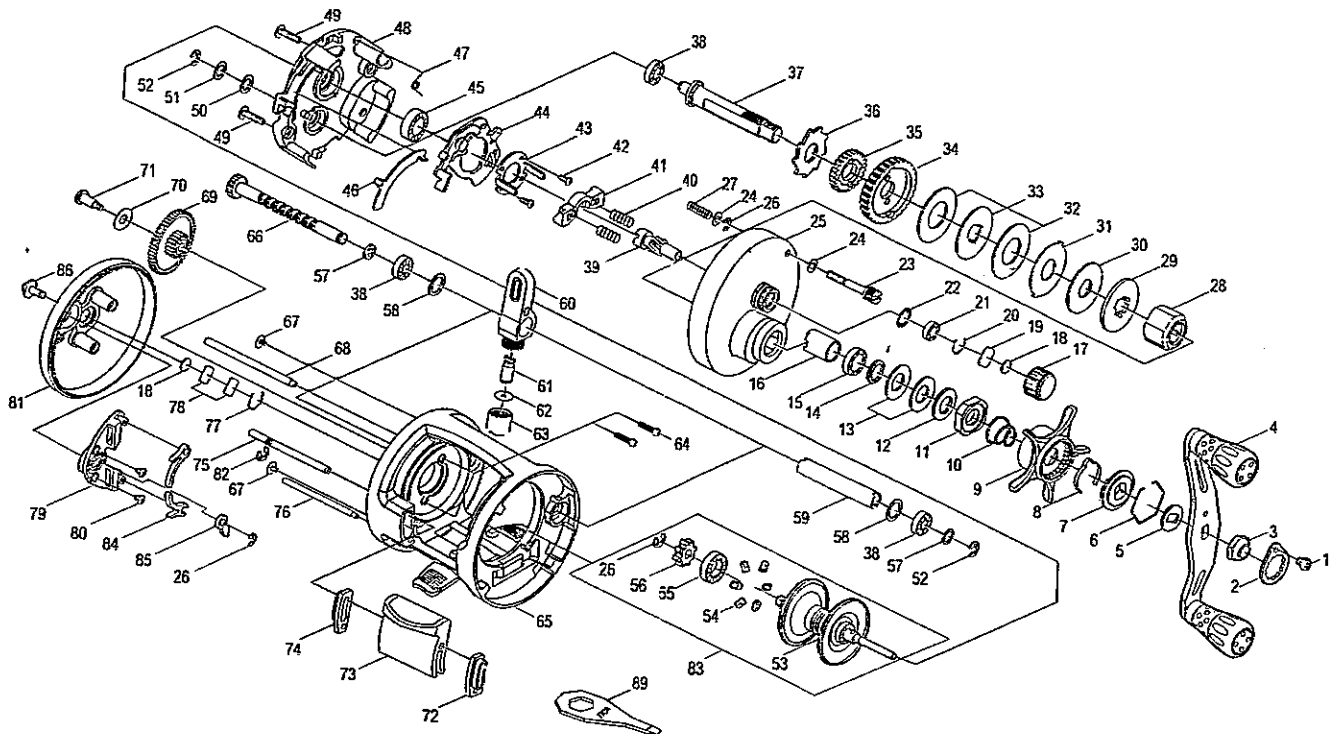

BAIT CASTING REEL SNOOK SERIES SN200

Please order by parts number, not key number
 Bitte, Best.-Nr. angeben (Nicht "key"-nr.)
 Veuillez indiquer le numero de la pièce (Non "key" no.)

Key No.	Parts No.	Parts Name	Key No.	Parts No.	Parts Name
1	2E2-089-01	A26M-045 SCREW	45	2Z1-010-05	812-3.5 BALL BEARING
2	2F6-043-01	ROTOR NUT HOLDING PLATE	46	2M2-003-01	CLUTCH PLATE
3	2E3-075-01	HANDLE NUT	47	2Q3-086-01	RETRACTOR SPRING
4	2YH-312-04	HANDLE TOTAL ASSEMBLY	48	2F8-039-01	GEAR SETTING PLATE
5	2W2-058-01	KEY WASH	49	2E2-005-03	B26M-080 SCREW
6	2E4-018-01	RETAINER	50	2W1-054-01	052-080 WASHER
7	2F8-050-01	CLICK LEAF SPRING HOLDER	51	2W1-070-01	052-080 WASHER
8	2L3-029-01	CLICK LEAF SPRING	52	2E5-013-01	E3.0 RETAINER
9	2D4-008-05	STAR DRAG LEVER	53	2YS-083-10	SPOOL ASSEMBLY
10	2Q1-052-01	STAR DRAG SPRING	54	2C2-057-01	BRAKE COLLAR
11	2E3-029-01	STAR DRAG NUT	55	2Z1-023-01	814-4 BALL BEARING
12	2W1-020-01	081-130 WASHER	56	2F3-041-01	CLICK GEAR
13	2L1-004-01	SPRING WASHER	57	2W1-046-01	051-068 WASHER
14	2W1-035-05	080-105 WASHER	58	2W1-078-01	072-100 WASHER
15	2Z1-024-05	812-2.5 BALL BEARING	59	2C4-010-01	LEVEL WIND GUARD
16	2A4-022-01	ONE-WAY CLUTCH INNER TUBE	60	2YR-038-01	LINE GUIDE ASSEMBLY
17	2E3-024-01	CAST CONTROL NUT	61	2M5-005-01	LINE GUIDE PIN
18	2W5-026-01	SPACER	62	2W1-100-01	020-068 WASHER
19	2W5-029-01	CAST CONTROL SPACER	63	2E3-014-01	LINE GUIDE NUT
20	2E4-019-01	BEARING RETAINER	64	2E2-034-01	A20M-090 SCREW
21	2Z1-001-05	508-2.5 BALL BEARING	65	2YB-095-15	BODY ASSEMBLY
22	2E9-005-01	O RING	66	2YM-042-01	WORM SHAFT ASSEMBLY
23	2E0-011-01	RIGHT SIDE COVER SCREW	67	2E2-003-01	B26M-036 SCREW
24	2W1-132-01	036-060 WASHER	68	2P4-006-03	LEVEL WIND GUIDE
25	2YF-033-27	RIGHT SIDE COVER ASSEMBLY	69	2G3-015-01	IDLE GEAR
26	2E5-006-01	E2.5 RETAINER	70	2W1-147-02	041-100 WASHER
27	2Q1-056-01	RIGHT SIDE COVER SCREW SPRING	71	2E0-035-01	IDLE GEAR
28	2YZ-007-01	ONE-WAY CLUTCH BEARING ASSEMBLY	72	2C4-013-02	CASTING BAR GUIDE A
29	2W2-032-01	KEY WASHER	73	2YS-085-03	CASTING BAR ASSEMBLY
30	2W1-126-01	082-210 WASHER	74	2C4-014-02	CASTING BAR GUIDE B
31	2W3-017-01	EARED WASHER	75	2P2-021-01	CASTING BAR PIN
32	2W1-111-01	100-230 WASHER	76	2P4-008-03	CASTING BAR SUPPORT
33	2W2-025-01	KEY WASHER	77	2E4-011-01	BEARING RETAINER
34	2G1-027-01	DRIVE GEAR	78	2W5-015-01	CAST CONTROL SPACER
35	2YG-023-01	OSCILLATING GEAR ASSEMBLY	79	2F6-032-02	CLICK PLATE
36	2A3-027-01	RATCHET	80	2E2-022-01	B20M-030 SCREW
37	2M3-053-01	DRIVE SHAFT	81	2F5-108-18	LEFT SIDE COVER
38	2Z1-018-05	510-3 BALL BEARING	82	2E5-020-01	E1.5 RETAINER
39	2G2-010-01	PINION GEAR	83	2YT-143-10	SPOOL TOTAL ASSEMBLY
40	2Q1-031-01	YOKE SPRING	84	2F2-020-01	CLICK SPRING
41	2A2-039-01	PINION YOKE	85	2F4-018-01	CLICK PAWL
42	2E2-047-01	A20M-065 SCREW	86	2F7-004-01	CLICK SWITCH
43	2F8-030-01	CLUTCH CAM RETAINER	89	2X3-004-02	WRENCH
44	2YA-035-01	CLUTCH CAM ASSEMBLY			