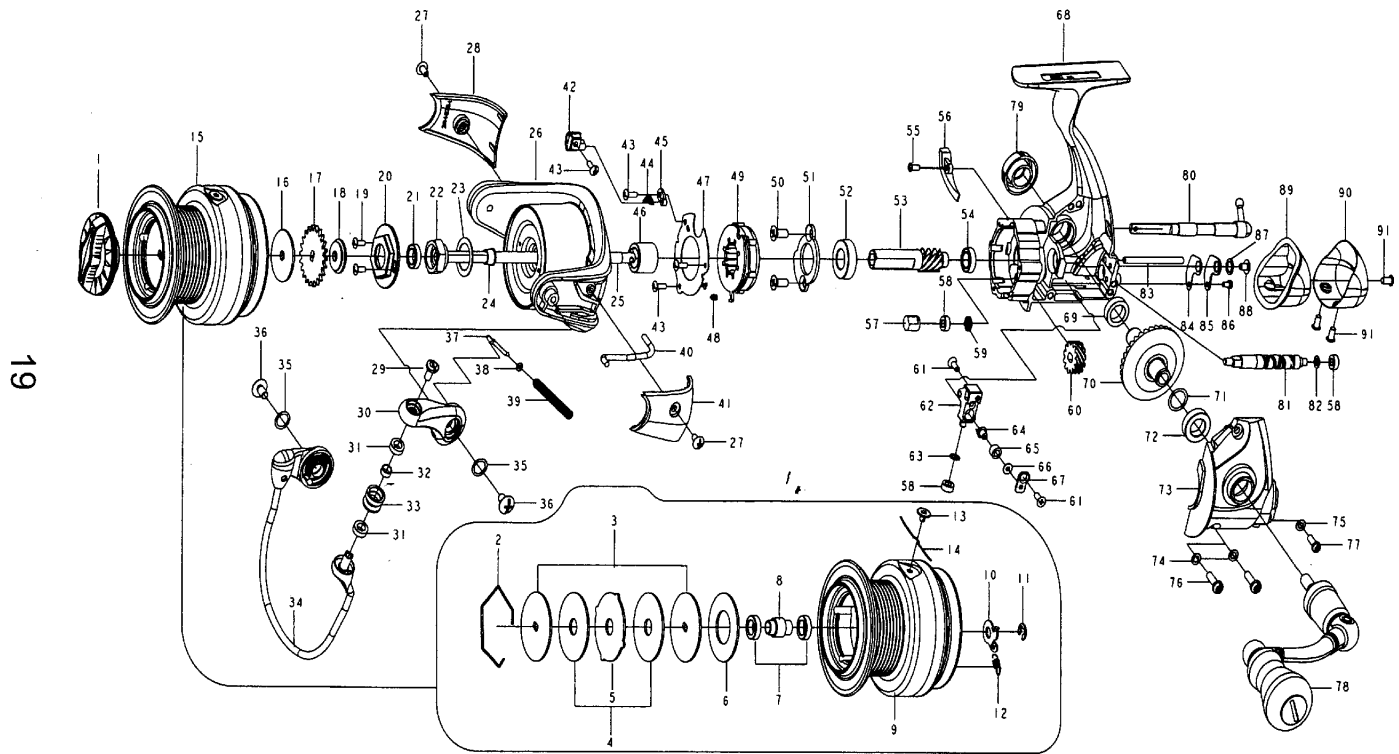

# TG4000

GEAR RATIO (6.3/5.2)

20

Key NO.	Parts No.	Parts name	Key NO.	Parts No.	Parts name	Key NO.	Parts No.	Parts name
1	2YD-112-01	DRAG KNOB ASSEMBLY	33	2R6-022-02	LINE ROLLER	65	2C2-034-01	LINE GUIDE PIN BUSH
2	2E4-040-01	DRAG WASHER RETAINER	34	2W1-283-01	060-080 WASHER	66	2W1-058-04	030-050 WASHER
3	2W2-088-02	KEY WASHER	35	2E2-015-04	B35M-060 SCREW	67	2F5-181-01	OSCILLATING SLIDER COVER
4	2W1-263-02	070-285 WASHER	36	2YL-177-01	BAIL ASSEMBLY	68	2YB-138-51	BODY ASSEMBLY
5	2W3-041-01	EARED WASHER	37	2R5-188-01	BAIL TRIP SHAFT	69	2Z1-010-02	812-3.5 BALL BEARING
6	2W1-264-02	140-285 WASHER	38	2W1-044-01	016-035 WASHER	70	2G1-169-01	DRIVE GEAR
7	2Z1-013-05	610-3 BALL BEARING	39	2Q1-132-02	BAIL SPRING	71	2W1-035-00	080-105 WASHER
8	2C1-134-01	COLLAR	40	2R5-198-01	BAIL PAWL	72	2Z1-023-05	814-4 BALL BEARING
9	2S1-430-01	SPOOL	41	2R4-225-01	BAIL TRIP COVER	73	2B2-037-03	BODY COVER
10	2F4-023-01	CLICK PAWL	42	2A2-060-01	CAM	74	2W1-058-06	030-050 WASHER
11	2E5-013-01	E3.0 RETAINER	43	2E2-013-02	B20M-060 SCREW	75	2W1-127-02	027-048 WASHER
12	2Q2-007-01	CLICK PAWL SPRING	44	2Q3-009-01	ANTI-REVERSE SPRING	76	2E2-060-03	A30M-100 SCREW
13	2S4-019-01	LINE STOPPER	45	2F8-079-01	ANTI-REVERSE SPRING ANCHOR	77	2E2-031-01	A26M-075 SCREW
14	2Q3-121-01	SPRING	46	2A4-026-01	ONE-WAY CLUTCH INNER TUBE	78	2YH-469-01	HANDLE TOTAL ASSEMBLY
15	2YT-522-01	SPOOL TOTAL ASSEMBLY	47	2F5-189-01	ROLLER CLUTCH RETAINER	79	2H6-015-01	HANDLE SCREW CAP
16	2W1-280-01	090-260 WASHER	48	2Q2-016-01	SPRING	80	2A2-059-02	ANTI-REVERSE CAM
17	2F3-074-02	CLICK GEAR	49	2YZ-017-01	ONE-WAY CLUTCH BEARING ASSEMBLY	81	2M4-018-01	WORM SHAFT
18	2E9-053-01	PROOF WATER RING	50	2E2-011-01	F30M-080 SCREW	82	2W1-058-03	030-050 WASHER
19	2E2-092-01	B20M-050 SCREW	51	2F5-203-01	BEARING RETAINER	83	2P1-025-01	OSCILLATING SLIDER PIN
20	2F6-120-01	ROTOR NUT HOLDING PLATE	52	2Z1-005-05	816-5 BALL BEARING	84	2W5-031-01	WORM SHAFT COVER GASKET
21	2Z1-030-05	610-2.5 BALL BEARING	53	2G2-069-01	PINION GEAR	85	2F5-161-01	WORM SHAFT COVER
22	2E3-093-01	ROTOR NUT	54	2Z1-013-05	610-3 BALL BEARING	86	2E2-050-01	A20M-035 SCREW
23	2W1-198-01	111-158 WASHER	55	2E2-099-01	B20M-050 SCREW	87	2W1-124-02	045-065 WASHER
24	2C2-061-01	WORM SHAFT COLLAR	56	2B4-019-01	BODY COVER FLANGE	88	2E2-003-01	B26M-036 SCREW
25	2M3-169-01	MAIN SHAFT	57	2C2-036-01	WORM SHAFT BUSH	89	2F6-054-01	WATER SHIELD
26	2E2-006-03	B26M-050 SCREW	58	2Z1-014-05	306-2.5 BALL BEARING	90	2F5-162-02	REAR COVER
27	2R4-226-01	BAIL TRIP COVER	59	2C1-071-01	WORM SHAFT COLLAR	91	2E2-095-01	B26M-050 SCREW
28	2R1-160-01	ROTOR	60	2G3-044-01	OSCILLATING GEAR	TG4000<5.2> SPECIAL PARTS		
29	2E0-031-02	X30M-070 SCREW	61	2E2-009-01	F23M-060 SCREW			
30	2R2-077-01	BAIL ARM	62	2M1-032-01	OSCILLATING SLIDER	9	2S1-430-02	SPOOL
31	2Z1-012-05	407-2.5 BALL BEARING	63	2W1-058-02	030-050 WASHER	13	2YT-522-02	SPOOL TOTAL ASSEMBLY
32	2C1-077-01	LINE ROLLER COLLAR	64	2M5-007-01	LINE GUIDE PIN	51	2G2-056-01	PINION GEAR
						58	2G3-037-01	WORM SHAFT GEAR
						68	2G1-168-01	DRIVE GEAR