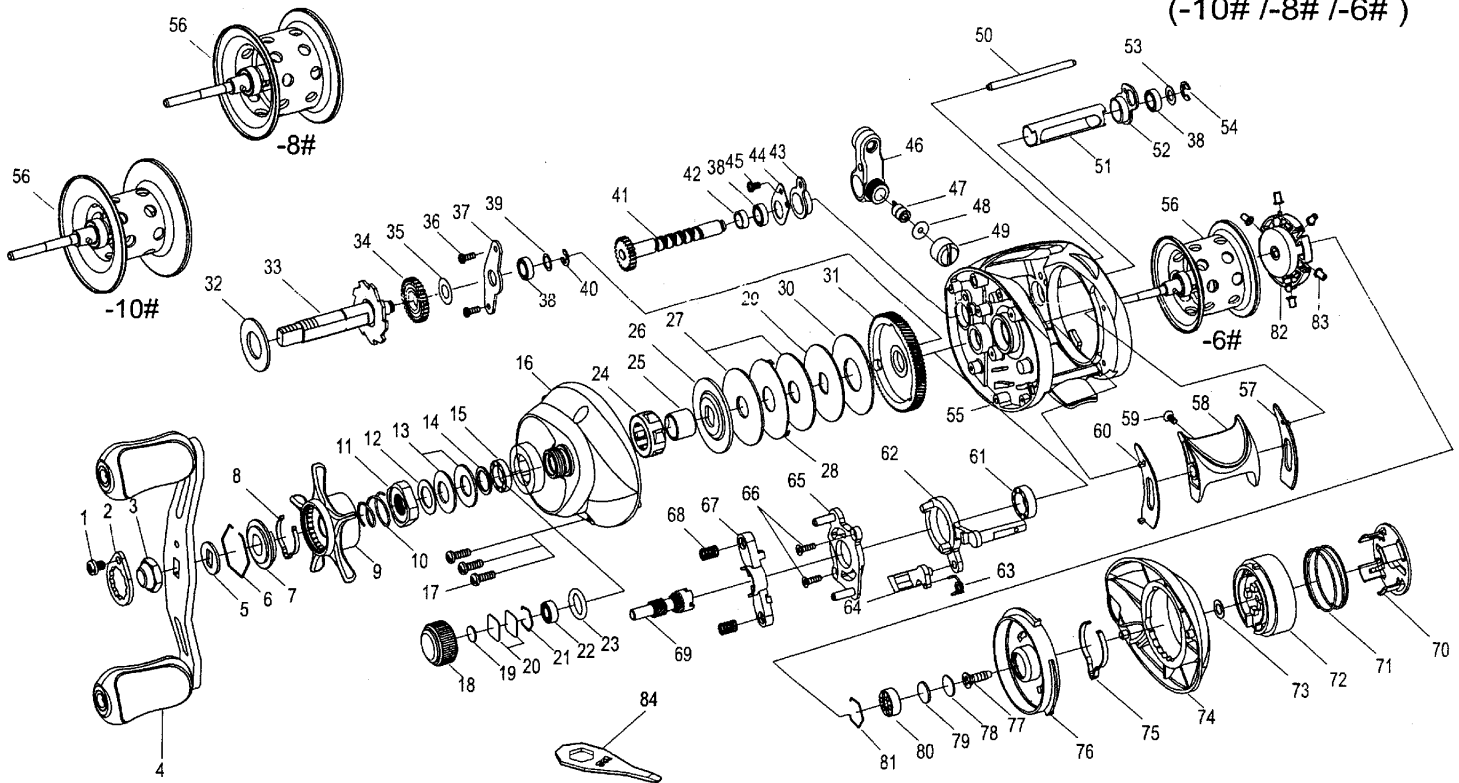

BAIT CASTING REEL

TACTICA

KJ51H

(-10# / -8# / -6#)

Key NO.

Parts No.

Parts name

1	2E2-089-01	A26M-045 SCREW
2	2F6-043-02	ROTOR NUT HOLDING PLATE
3	2E3-075-02	HANDLE NUT
4	2YH-309-04	HANDLE TOTAL ASSEMBLY
5	2W2-058-01	KEY WASH
6	2E4-018-01	RETAINER
7	2F8-050-01	CLICK LEAF SPRING HOLDER
8	2L3-029-01	CLICK LEAF SPRING
9	2D4-008-04	STAR DRAG LEVER
10	2Q1-052-01	STAR DRAG SPRING
11	2E3-029-02	STAR DRAG NUT
12	2W1-020-01	081-130 WASHER
13	2L1-004-01	SPRING WASHER
14	2W1-035-05	080-105 WASHER
15	2Z1-024-05	812-2.5 BALL BEARING
16	2F5-422-02	LEFT SIDE COVER
17	2E2-031-01	A26M-075 SCREW
18	2E3-077-01	CAST CONTROL NUT
19	2W5-026-01	SPACER
20	2W5-029-01	CAST CONTROL SPACER
21	2E4-019-01	BEARING RETAINER
22	2Z1-029-05	408-3 BALL BEARING
23	2E9-005-01	O RING
24	2YZ-026-01	ONE-WAY CLUTCH BEARING ASSEMBLY
25	2A4-073-01	ONE-WAY CLUTCH INNER TUBE
26	2W2-072-01	KEY WASHER
27	2W1-228-01	082-230 WASHER
28	2W3-036-01	EARED WASHER
29	2W2-073-01	KEY WASHER
30	2W1-227-01	125-250 WASHER
31	2G1-140-01	DRIVE GEAR
32	2W1-083-01	103-200 WASHER
33	2YM-096-01	DRIVE SHAFT ASSEMBLY
34	2G3-026-01	IDLE GEAR
35	2W1-075-01	051-100 WASHER
36	2E2-044-01	A20M-050 SCREW
37	2F6-036-01	DRIVE SHAFT RETAINER
38	2Z1-001-05	508-2.5 BALL BEARING
39	2W1-124-01	045-065 WASHER
40	2E5-006-01	E2.5 RETAINER
41	2YM-026-01	WORM SHAFT ASSEMBLY
42	2C1-055-01	SPACER
43	2C2-060-01	WORM SHAFT BUSH B
44	2W5-041-01	SPACER

Key NO.

Parts No.

Parts name

45	2E2-050-01	A20M-035 SCREW
46	2YR-071-01	LINE GUIDE ASSEMBLY
47	2M5-006-01	LINE GUIDE PIN
48	2W1-100-01	020-068 WASHER
49	2E3-028-01	LINE GUIDE NUT
50	2P4-007-01	OSCILLATING SLIDER PIN
51	2C4-009-01	LEVEL WIND GUARD
52	2C2-059-01	WORM SHAFT BUSH A
53	2W1-079-01	040-070 WASHER
54	2E5-013-01	E3.0 RETAINER
55	2B1-168-02	BODY
56	2YT-460-01	SPOOL TOTAL ASSEMBLY
57	2C4-026-01	CASTING BAR GUIDE B
58	2S3-030-01	CASTING BAR
59	2E2-030-02	F20M-050 SCREW
60	2C4-025-01	CASTING BAR GUIDE A
61	2Z1-010-05	812-3.5 BALL BEARING
62	2A2-100-01	CLUTCH CAM ASSEMBLY
63	2Q3-082-01	CLUTCH PAWL SPRING
64	2A4-041-01	CLUTCH PAWL
65	2F8-051-01	CLUTCH CAM RETAINER
66	2E2-068-02	F20M-065 SCREW
67	2A2-054-01	PINION YOKE
68	2Q1-031-01	YOKE SPRING
69	2G2-055-01	PINION GEAR
70	2F5-327-03	LOCKER NUT
71	2Q1-098-01	SPRING
72	2F7-008-06	COVER LOCKER
73	2W1-079-01	040-070 WASHER
74	2F5-425-02	RIGHT SIDE COVER
75	2L3-040-01	CLICK LEAF SPRING
76	2YF-160-01	CENTRIFUGAL DRAG SET ASSEMBLY
77	2E1-068-01	F30-100 SCREW
78	2W5-079-04	CAST CONTROL SPACER
79	2W5-078-01	SPACER
80	2Z1-015-02	310-4 BALL BEARING
81	2E4-011-01	BEARING RETAINER
82	2D3-061-01	BUFFER
83	2C2-107-01	BRAKE COLLAR
84	2X3-004-02	WRECH
-8#	SPECIAL PARTS	
56	2YT-351-04	SPOOL TOTAL ASSEMBLY
-10#	SPECIAL PARTS	
56	2YT-426-04	SPOOL TOTAL ASSEMBLY